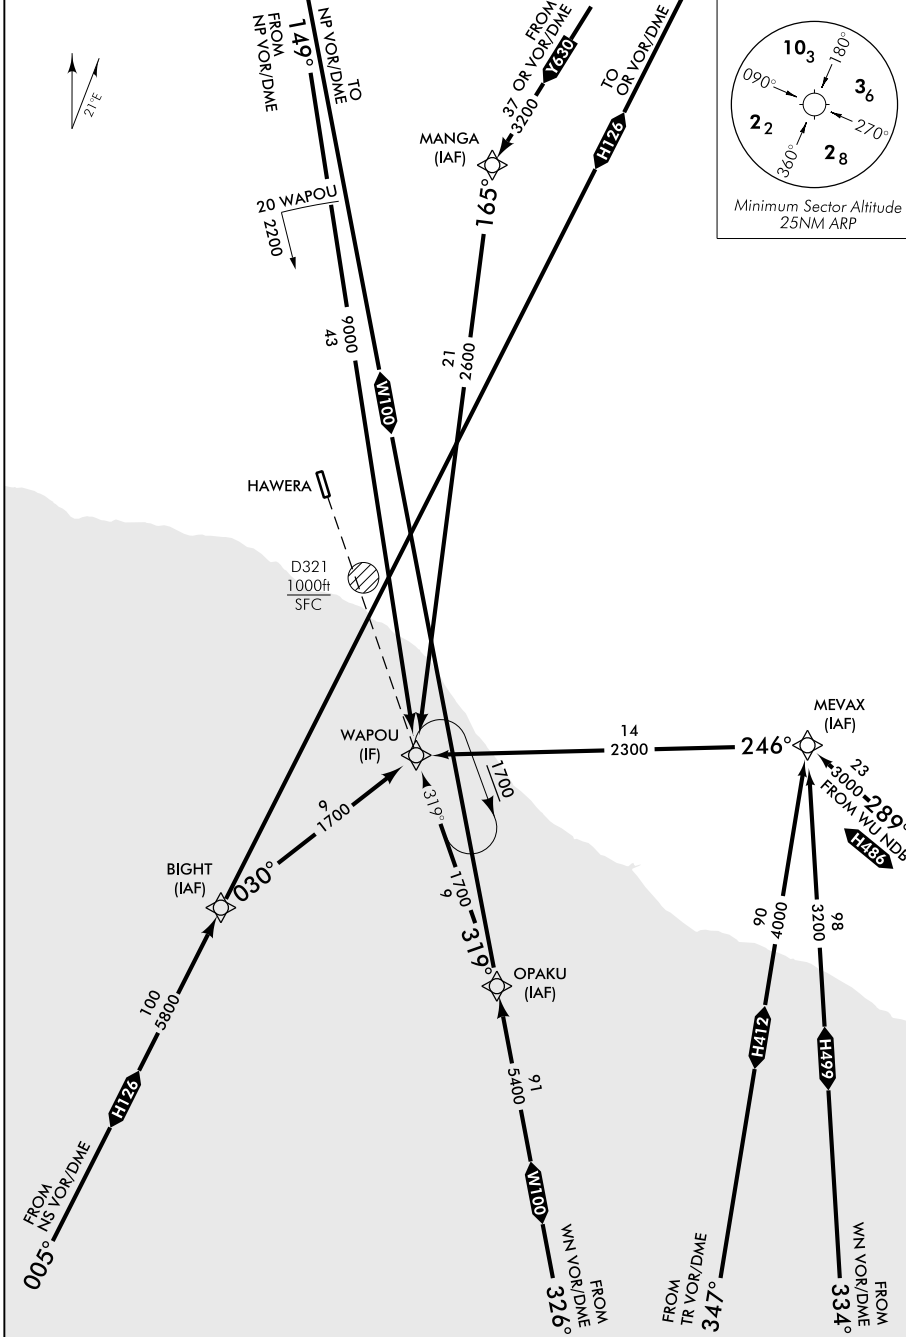

HAWERA

ELEV 374

NZHA

RNAV (GNSS) ARRIVAL 32

CHRISTCHURCH CONTROL: 123.7

AWIB: 123.45

UNATTENDED: 124.65

Changes from 19 NOV 09: AD FREQ, W100 DIST step removed.

HAGPSARR32-F

Effective: 3 JUN 10

HAWERA