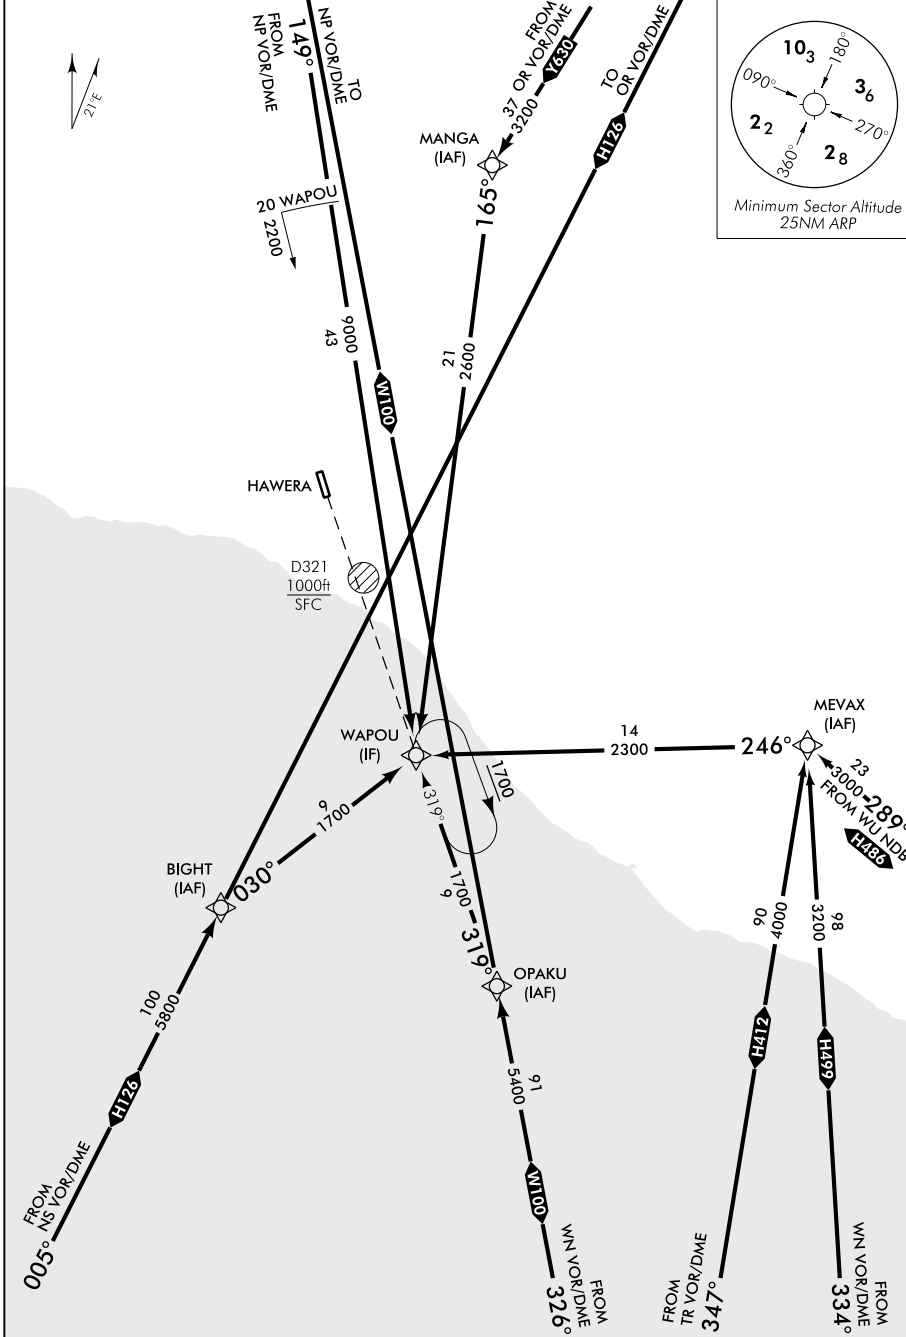

ELEV 374

NZHA

HAWERA

RNAV (GNSS) ARRIVAL 14

CHRISTCHURCH CONTROL: 123.7

AWIB: 123.45

UNATTENDED: 124.65

HAGPSARR14.G

Changes from 19 NOV 09: AD FREQ

Effective: 3 JUN 10

HAWERA

ELEV 374

NZHA

RNAV (GNSS) ARRIVAL 32

CHRISTCHURCH CONTROL: 123.7

AWIB: 123.45

UNATTENDED: 124.65

Changes from 19 NOV 09: AD FREQ, W100 DIST step removed.

HAGPSARR32-F

Effective: 3 JUN 10