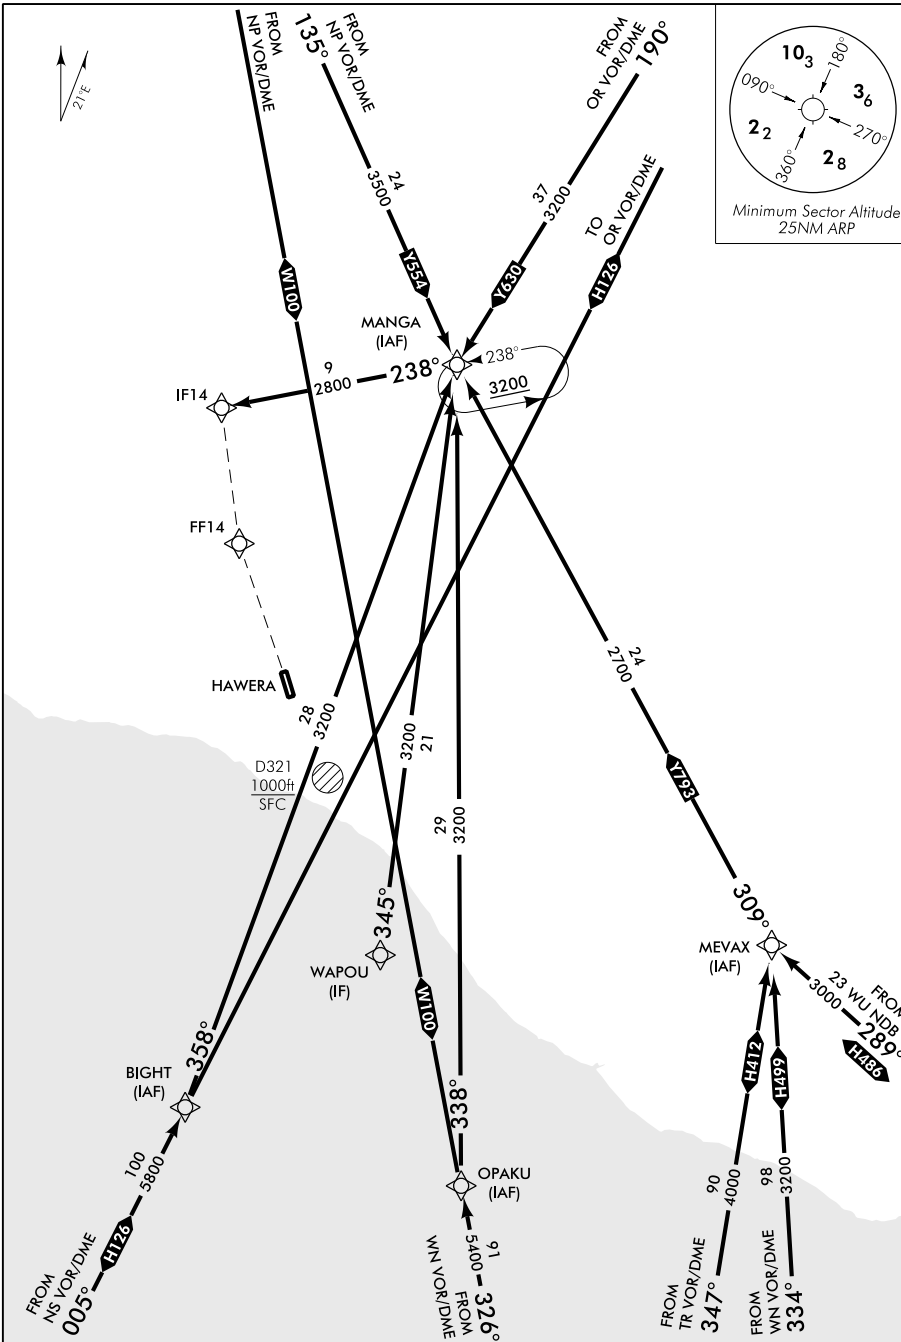

ELEV 374

NZHA

HAWERA

RNAV (GNSS) ARRIVAL 14

CHRISTCHURCH CONTROL: 123.7

AWIB: 123.45

UNATTENDED: 124.65

HAGPSARR14.G

Changes from 19 NOV 09: AD FREQ

Effective: 3 JUN 10

HAWERA

ELEV 374

NZHA

RNAV (GNSS) ARRIVAL 32

CHRISTCHURCH CONTROL: 123.7

AWIB: 123.45

UNATTENDED: 124.65

Changes from 19 NOV 09: AD FREQ, W100 DIST step removed.

HAGPSARR32-F

Effective: 3 JUN 10